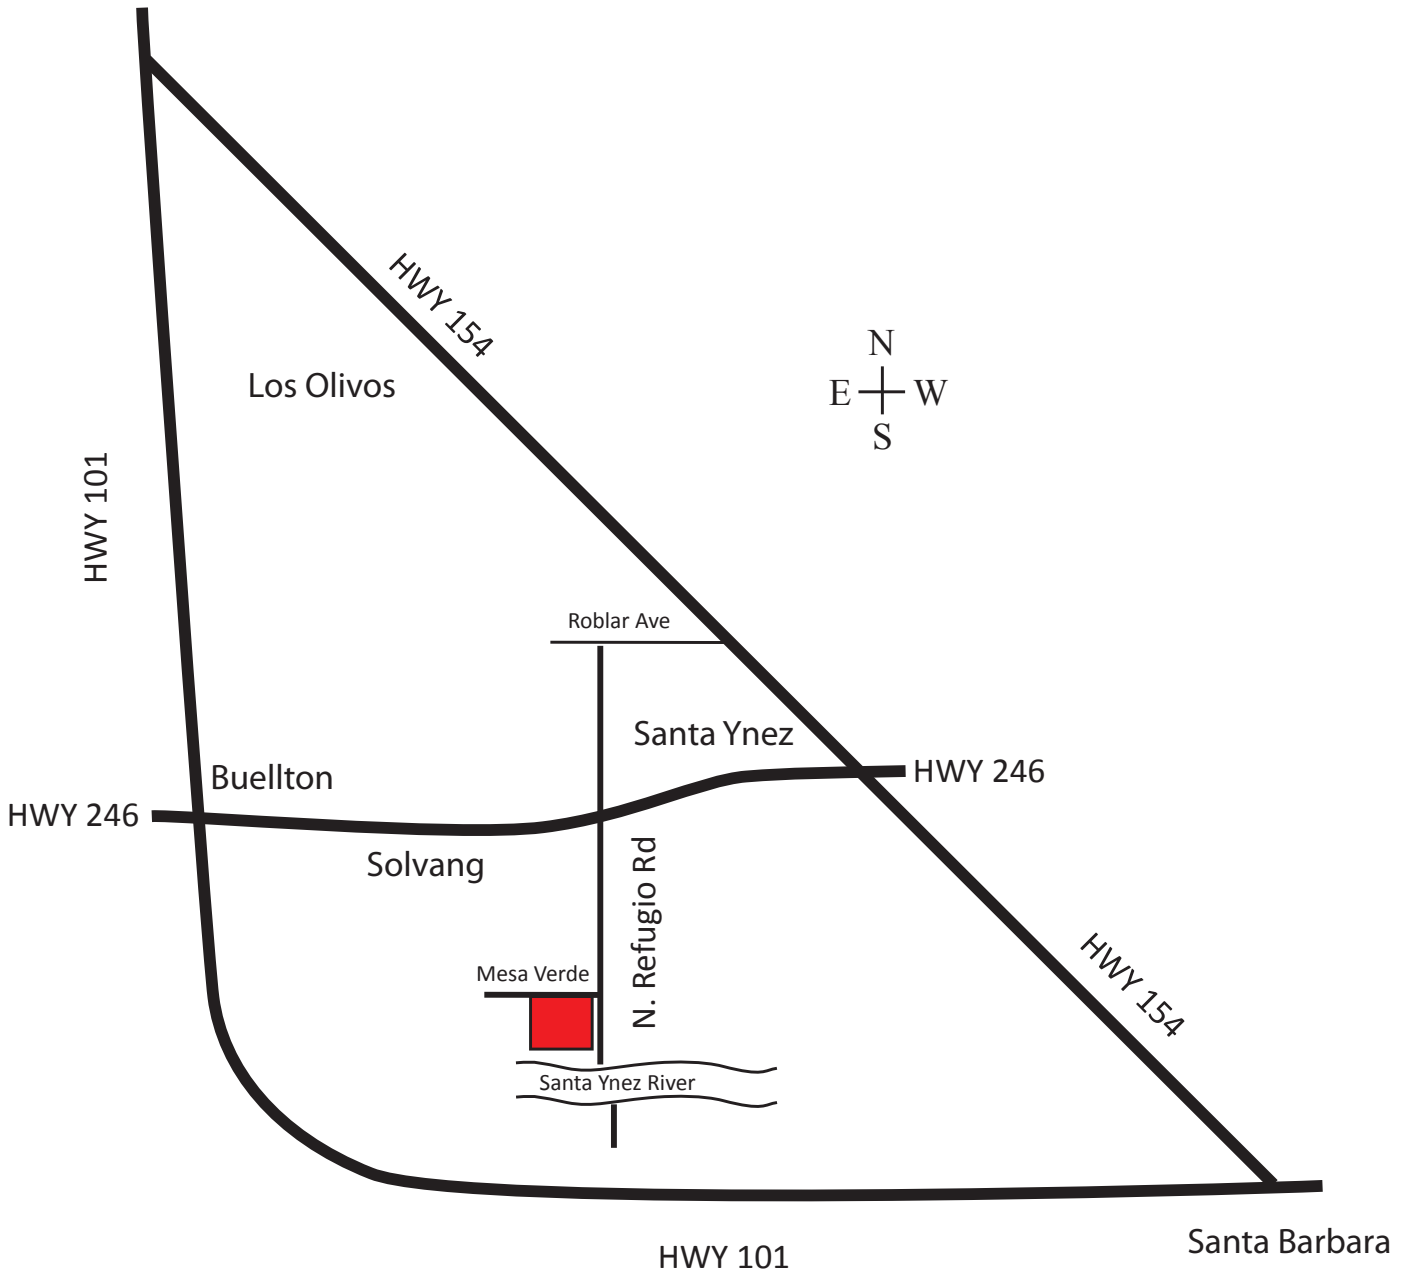

Santa Ynez Valley Equestrian Center
195 North Refugio Rd
Santa Ynez, CA 93460

(Not to Scale)